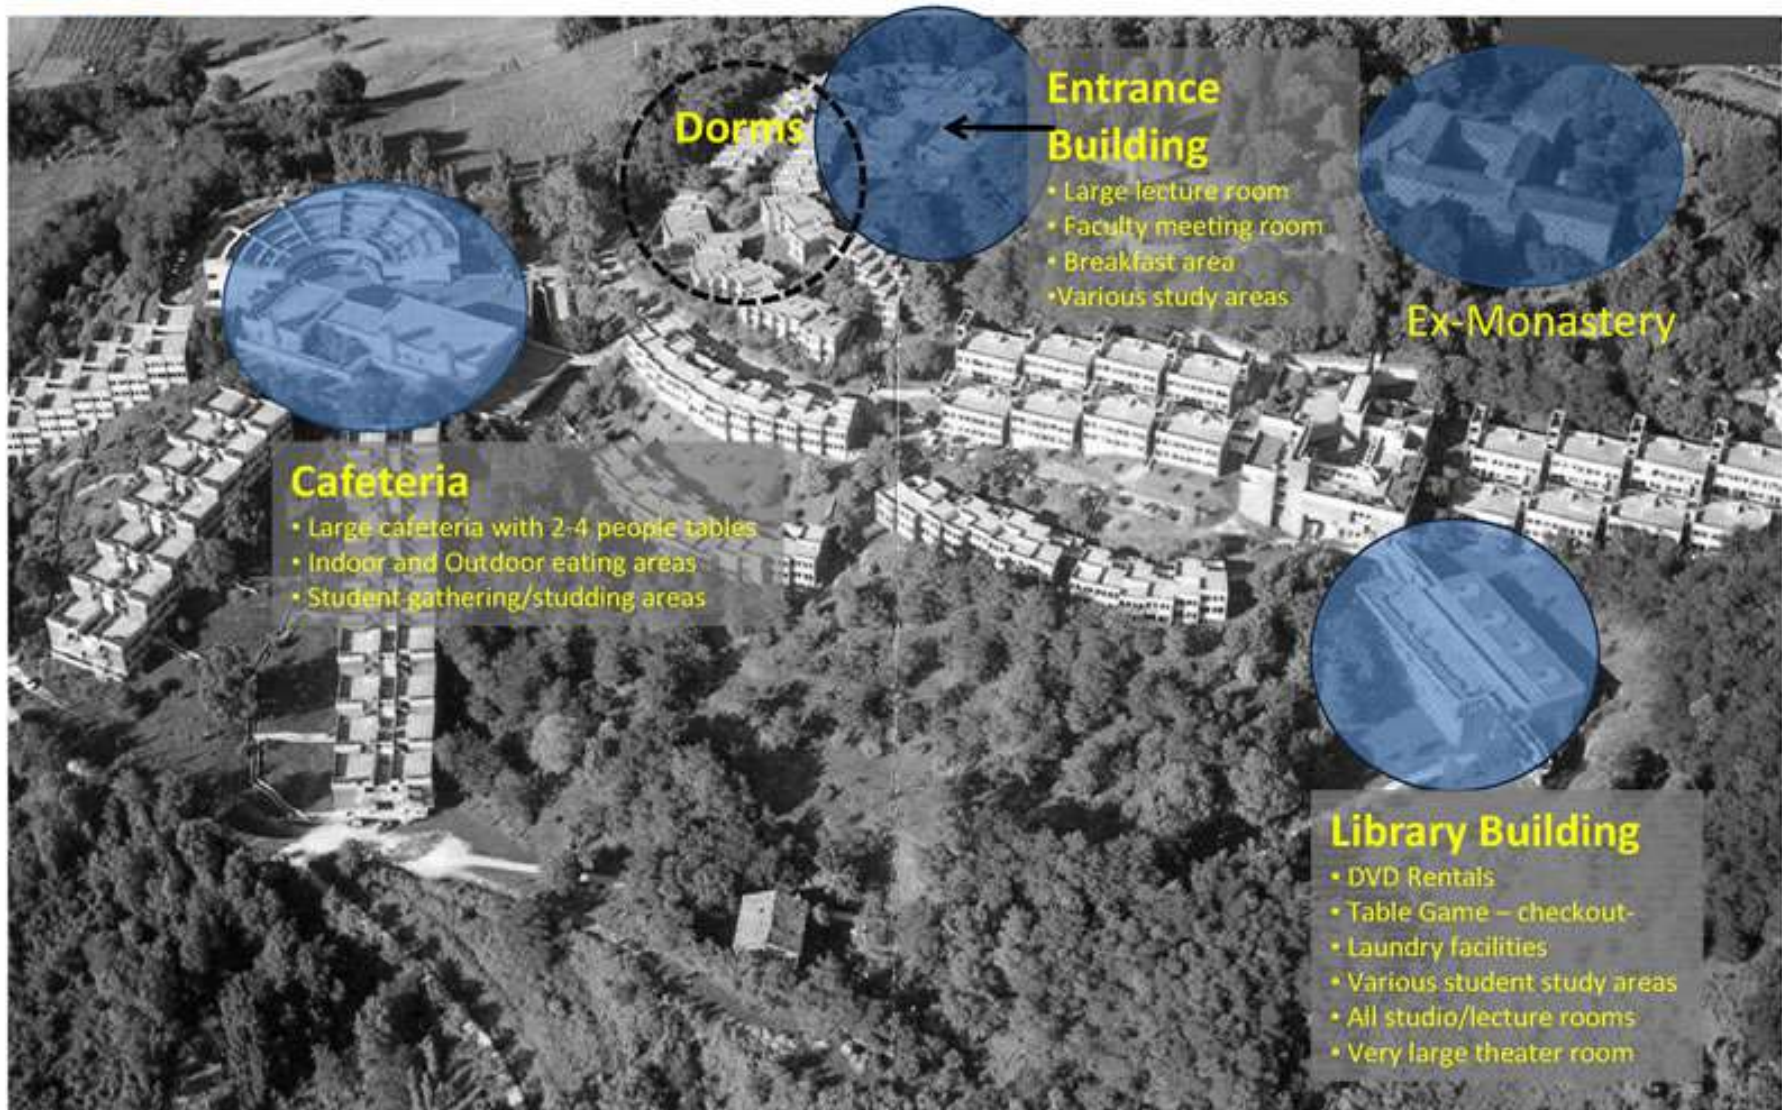

- CAMPUS

Modern Urbino

Historic Urbino

Entrance

Dorms

Cafeteria

EX-Monastery

Library

1 kilometer -
15min. walk
from city center to
proposed campus
on flat land (see
pictures)

Campus

All buildings have 24 hr. Reception-security

Ex-Monastery

Ex-Monastery

As you walk or drive from Urbino to the campus you enter the facilities through this driveway, which leads to a restored ex-monastery (Capuccini monk Parking is located in this area. The monastery is partially owned by Universita' Italiana.

Entrance Building - COLLE

Entrance Building - COLLE

COLLE

The campus is comprised of several buildings, COLLE building:

- Student breakfast area
- Large conference/lecture room
- Various student studying/gathering areas
- Adjacent to all student dorms
- 24hr reception

Views

All buildings are connected through outdoor pathways, this is the walk from the Cafeteria Building to the Library Building, 3 min. walk.

- Library

Library Building

Library

This building will host the following: